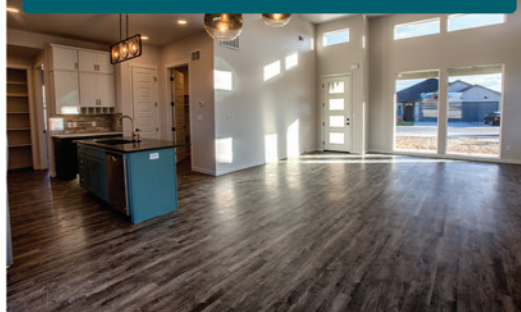

**Carpet**

**Hardwood**

**Luxury Vinyl Plank**

**Laminate**

**Glue Down LVT / LVP**

**Sheet Vinyl**

S&G Carpet and More is Northern California's premier flooring provider of carpet, hardwood, laminate, vinyl, and luxury vinyl plank (LVP) flooring for both residential and commercial spaces in all price ranges. With store locations across Northern California we offer complete installation for all of our products in the counties of Alameda, Contra Costa, El Dorado, Placer, Sacramento, San Francisco, San Joaquin, Santa Clara, and Santa Cruz.