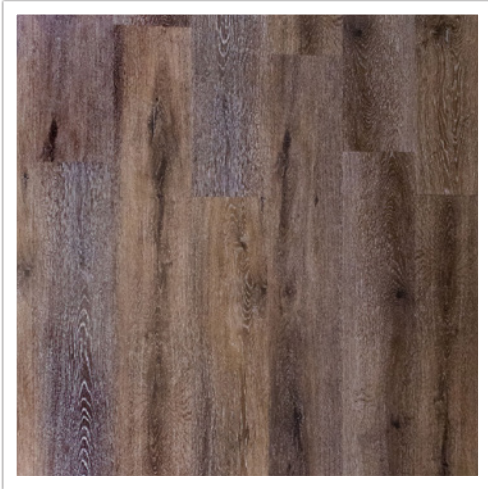

Stayton

COCOA ALLOY